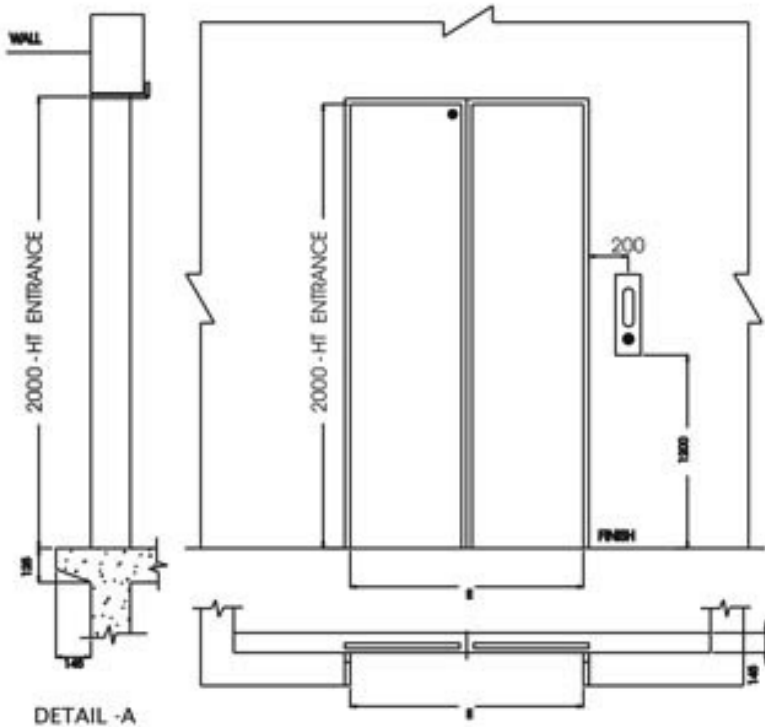

LIFT SHAFT, CAR, & C.W. PLAN

DETAILS AT DOOR OPENING

Automatic Centre Opening / Telescopic Doors-MRL Lifts

No. of Persons	Rated Capacity	Entrance Width	Car Size	Lift Shaft
	KG	E	A x B	C x D
6	408	700	1100 X 1000	1850 X 1400
8	544	800	1100 X 1300	1950 X 1700
10	680	800	1300 X 1350	2050 X 1750
13	884	900	1300 X 1700	2100 X 2100
16	1088	1000	1500 X 1750	2350 X 2150
20	1360	1000	1500 X 2000	2350 X 2400