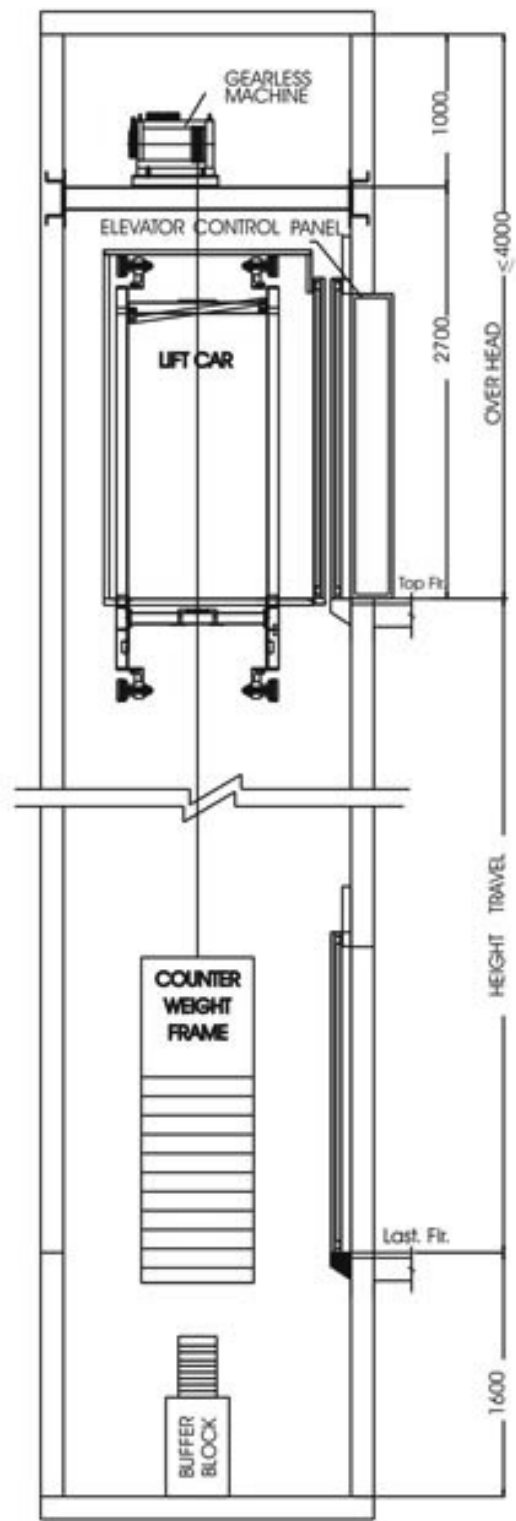

LIFT SHAFT, CAR, & C.W. PLAN

DETAILS AT DOOR OPENING

Automatic Centre Opening / Telescopic Doors-MRL Lifts

No. of Persons	Rated Capacity	Entrance Width	Car Size	Lift Shaft
	KG	E	A x B	C x D
6	408	700	1100 X 1000	1850 X 1400
8	544	800	1100 X 1300	1950 X 1700
10	680	800	1300 X 1350	2050 X 1750
13	884	900	1300 X 1700	2100 X 2100
16	1088	1000	1500 X 1750	2350 X 2150
20	1360	1000	1500 X 2000	2350 X 2400